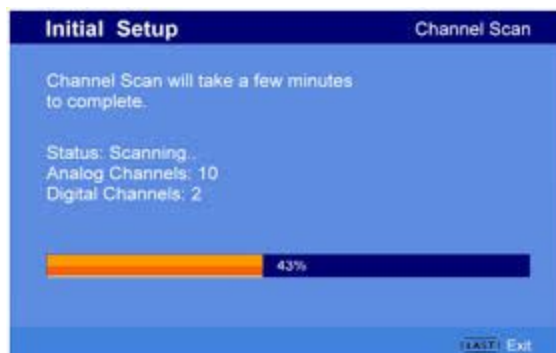

4. If the above steps fail please send an email to helpdesk@brenau.edu with the make and model of your television. We will arrange to have technicians meet you or inform you of whether or not your TV has a